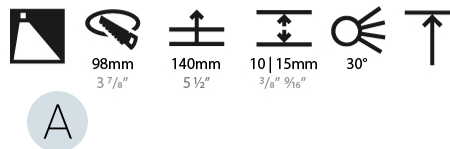

PHYSICAL

Shape: Round
Diameter (mm): 107
Diameter (in): 4 3/16
Height (mm): 118
Height (in): 4 5/8
Ceiling Thickness (mm): 10 / 12.5 / 15
Ceiling Thickness (in): 3/8 or 1/2 or 9/16
Min. Recessing Depth (mm): 140
Min. Recessing Depth (in): 5 1/2
Light Distribution: Adjustable / Asymmetric
Weight (kg): 0.473
Weight (lbs): 1.04
Fixture Finish: SSR / BKV / CWI / CRY / HAB / UFT / ITA / RUA / FTG / MYG / LOD / PUS / FRO / FUP / KIA / POP / BLS / SPG / MEY / GOH / GUM / CHC / COM / ABZ / JAG / OBR / MOS / ROR
Fixture Material: Aluminum Die Cast
Cut-out Measurements: 98mm / 3 7/8"

ELECTRICAL

Lamp Type: LED (Zhaga Standard)
Input Wattage (W): 16.5
Total Output Wattage (W): 14
Dimming: Tri-Mode (Non-Dimming and Phase Dimming (120Vac only) and 0-10V Dimming)
Driver Included: No
Driver Location: Recessed Housing
Driver Type: Constant Current - Universal
Driver Class: Class 2
Housing: See components
Input Voltage (V): 120 - 277
Constant Current (MA): 350

LED

Number of LEDs: 1
Color Temperature (°K): 2700 / 3000 / 3500 / 4000
Max. Delivered Lumen (lm): 1030 / 1070 / 1117 / 1140
Nominal Lumen (lm): 1386 / 1438 / 1511 / 1542
CRI: >90 CRI
Lamp Life (hrs): 50000

OPTICAL

Reflector: 20 / 40 / 60
Adjustability: Fixed

RATINGS AND CERTIFICATIONS

Certified By: Certified for North American Standards
IP rating: IP20

PROJECT	
TYPE	
SPECIFIER	
QUANTITY	
DATE