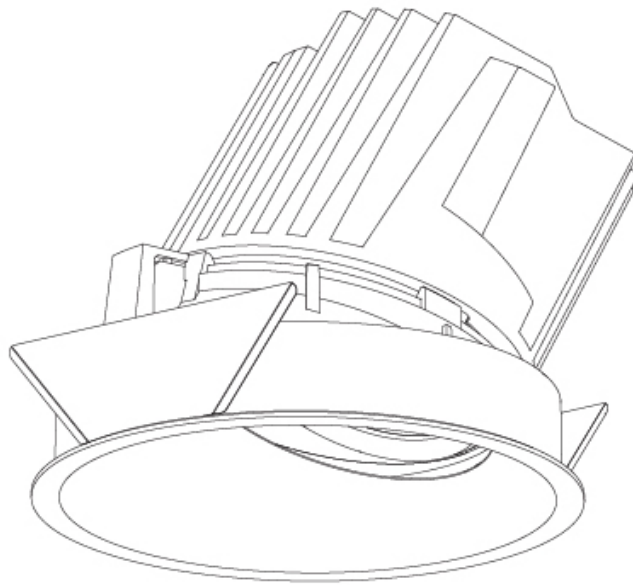

BIONIQ ROUND WALLWASH RECESSED

A35549-

PROJECT	_____
TYPE	_____
SPECIFIER	_____
QUANTITY	_____
DATE	_____