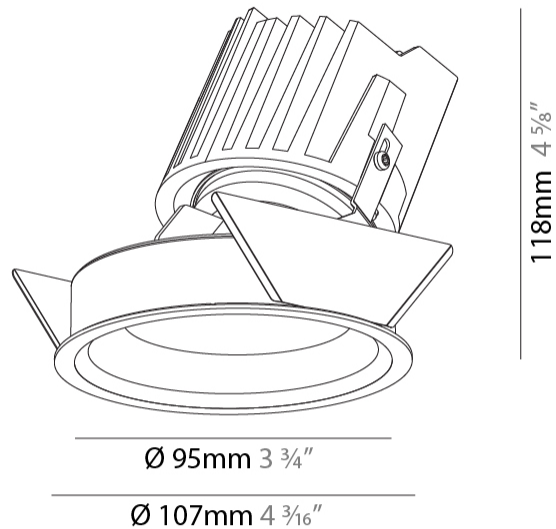

PHYSICAL

Shape: Round
Diameter (mm): 107
Diameter (in): 4 3/16
Height (mm): 118
Height (in): 4 5/8
Ceiling Thickness (mm): 10 / 12.5 / 15
Ceiling Thickness (in): 3/8 or 1/2 or 9/16
Min. Recessing Depth (mm): 140
Min. Recessing Depth (in): 5 1/2
Light Distribution: Adjustable / Asymmetric
Weight (kg): 0.473
Weight (lbs): 1.04
Fixture Finish: SSR / BKV / CWI / CRY / HAB / UFT / ITA / RUA / FTG / MYG / LOD / PUS / FRO / FUP / KIA / POP / BLS / SPG / MEY / GOH / GUM / CHC / COM / ABZ / JAG / OBR / MOS / ROR
Fixture Material: Aluminum Die Cast
Cut-out Measurements: 98mm / 3 7/8"

ELECTRICAL

Lamp Type: LED (Zhaga Standard)
Input Wattage (W): 16.5
Total Output Wattage (W): 14
Dimming: Tri-Mode (Non-Dimming and Phase Dimming (120Vac only) and 0-10V Dimming)
Driver Included: No
Driver Location: Recessed Housing
Driver Type: Constant Current - Universal
Driver Class: Class 2
Housing: See components
Input Voltage (V): 120 - 277
Constant Current (MA): 350

LED

Number of LEDs: 1
Color Temperature (°K): 2700 / 3000 / 3500 / 4000
Max. Delivered Lumen (lm): 1030 / 1070 / 1117 / 1140
Nominal Lumen (lm): 1386 / 1438 / 1511 / 1542
CRI: >90 CRI
Lamp Life (hrs): 50000

OPTICAL

Reflector: 20 / 40 / 60
Adjustability: Fixed

RATINGS AND CERTIFICATIONS

Certified By: Certified for North American Standards
IP rating: IP20

PROJECT	
TYPE	
SPECIFIER	
QUANTITY	
DATE